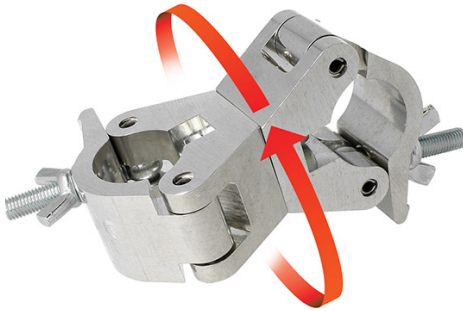

Product Data Sheet

Doughty Swivel Coupler

A pair of swiveling half couplers which provide a firm fixing between two bars whilst allowing 360° of rotation.	
Part Nos	T57100 - Polished T57110 - Powder Painted Satin Black
Tube Diameter	Ø48 - 51mm
Materials	Main Body - AW6082 T6 Aluminium Roll Pins - Stainless Steel Eyebolt Assy - Grade 8.8
Max Tightening Torque	30Nm
Fixings	N/A
WLL	750Kg
Weight	1.33Kg
Factor of Safety	5:1
Approval	TÜV Approved

Dimensions in mm