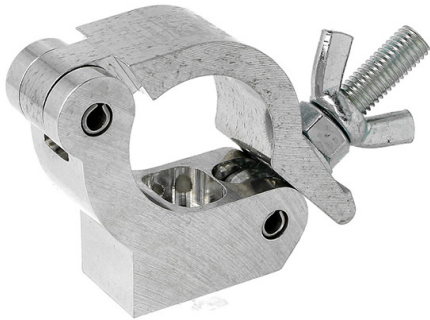

Product Data Sheet

Slimline Side Entry Clamps

A 30mm Half Coupler designed with side entry.
Ideal for cross bracing of if height above the barrel is limited

Part Nos	T58781 - Polished T58783 - Powder Painted Satin Black
Tube Diameter	Ø48 - 51mm
Materials	Main Body - AW6082 T6 Aluminium Roll Pins - Stainless Steel Eyebolt Assy - Grade 8.8
Max Tightening Torque	30Nm
Fixings	M12
WLL	500Kg
Weight	0.36Kg
Factor of Safety	5:1
Approval	TÜV Approved

Dimensions in mm