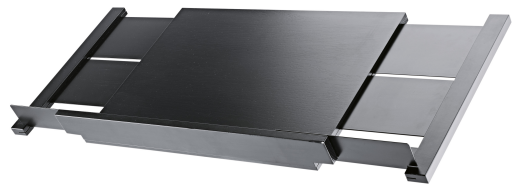

12338

Orchestra conductor stand desk

Product variant

12338-000-55 - black

Data

Connection stand/plate	screw connection
EAN	4016842105267
Material	wood
Music desk dimensions	575 x 360 mm
Special features	extendable up to 870 mm
Type	black
Weight	3.95 kg

Individual expandable conductor desk made out of multi-ply laminated beech wood. The desk can be variably adjusted easily from 575 and 870 mm. The desk height is 360 mm. Suitable for "König & Meyer" Orchestra conductor stands 12330 and 12331.