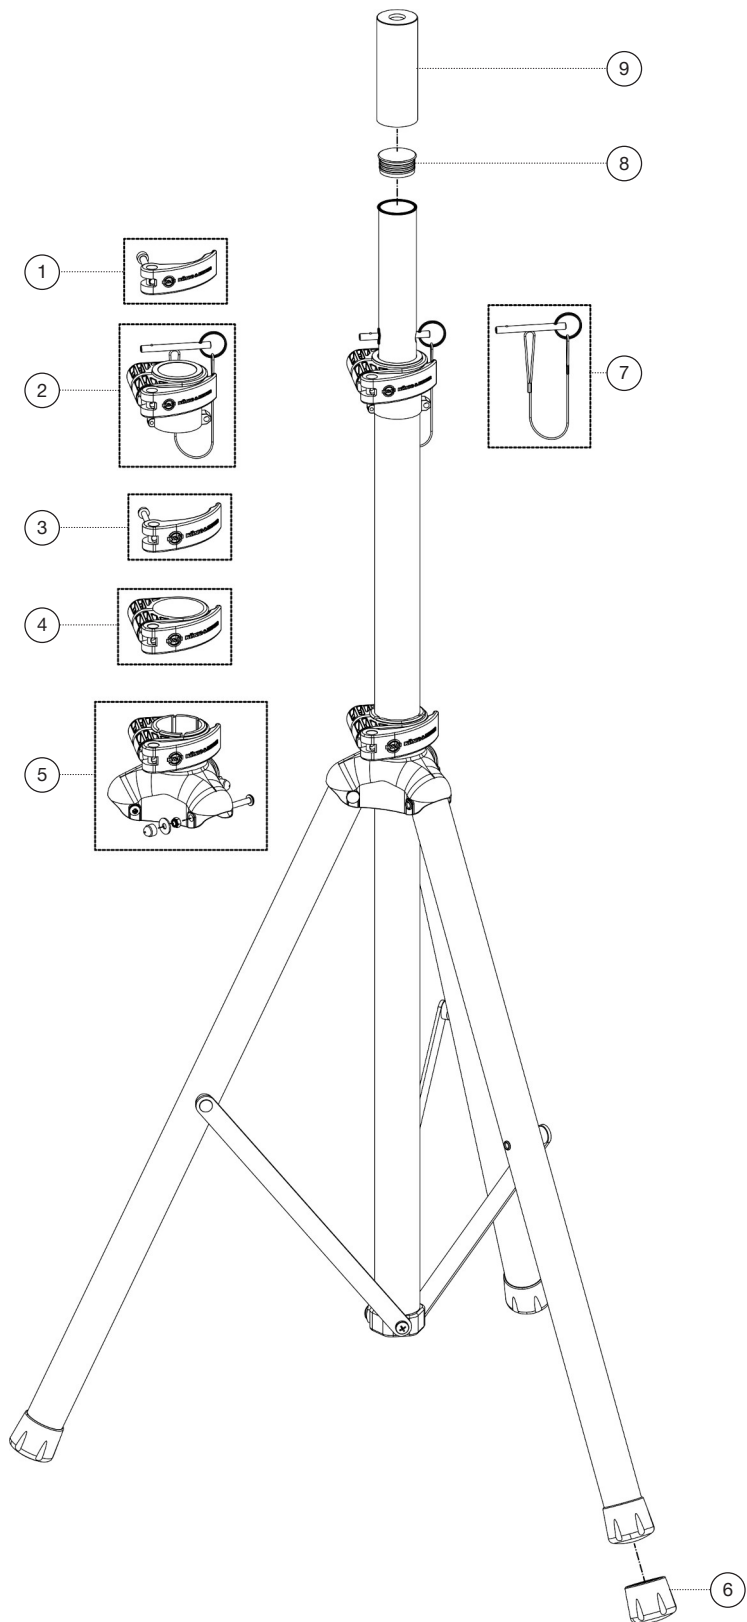

Spare parts list

21450 Speaker stand

21450-000-55 - black

*Rev 02

Position	Description	Article No.	Quantity
1	Clamping lever with screw M6 x 55 mm	3-00-000-143	1
2	Upper clamp with locking pin, cord and ring complete	3-21450-0004	1
3	Clamping lever large with screw M6 x 63 mm	3-21450-0003	1
4	Clamping ring complete	3-21450-0008	1
5	Clamp large complete with 3 screws	3-21450-0009	1
6	End cap	3-21450-0002	3
7	Safety pin with cord and ring	03-22-674-00	1
8	End cap for extension tube	3-21450-0005	1
9	Adapter sleeve	21326-000-55	1