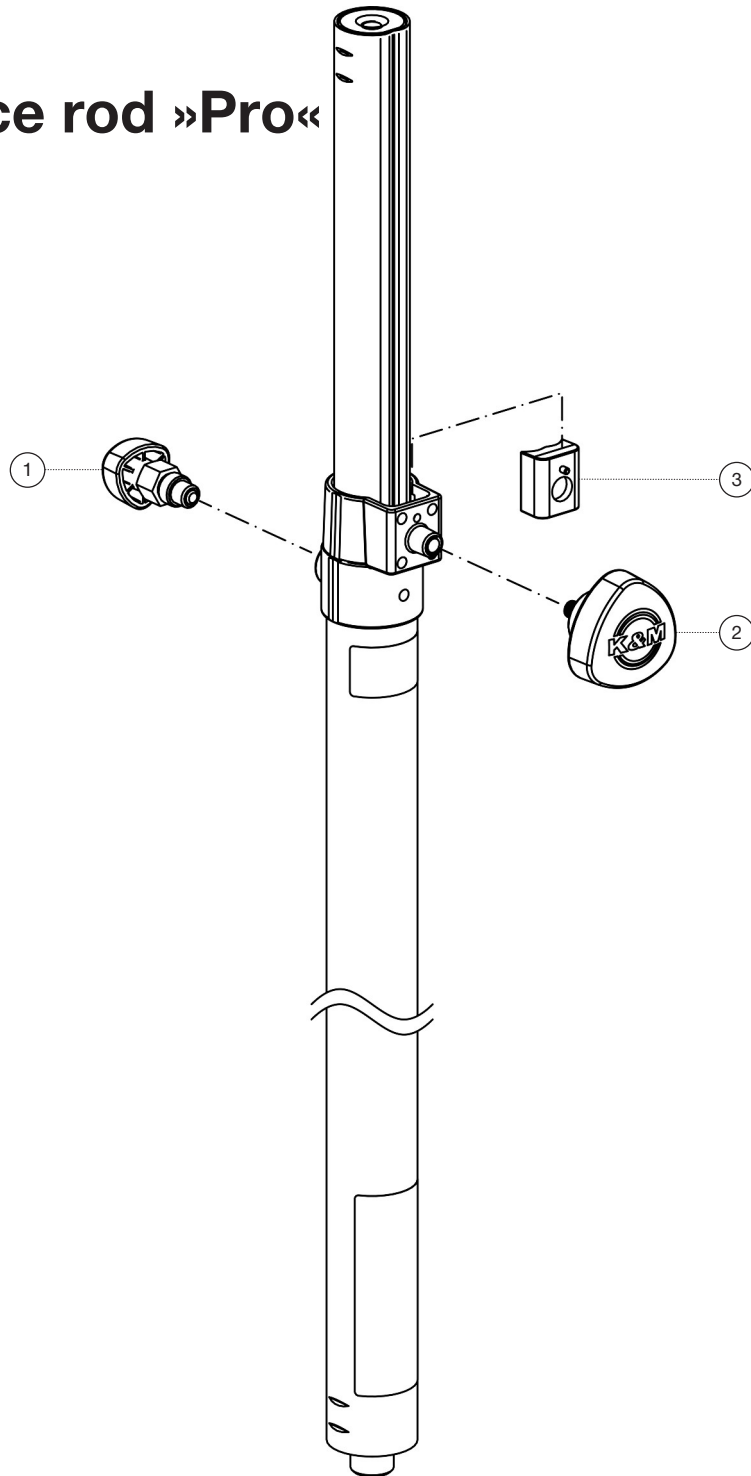

Spare parts list

24626 Distance rod »Pro«

24626-000-55 - black

*Rev 02

Position	Description	Article No.	Quantity
1	Spring-loaded bolt complete	6-21460-5-00	1
2	Clamping screw with logo M8 x 16/33 mm	01-82-763-55	1
3	Clamping element with slot R17	6-86710-1-55	1