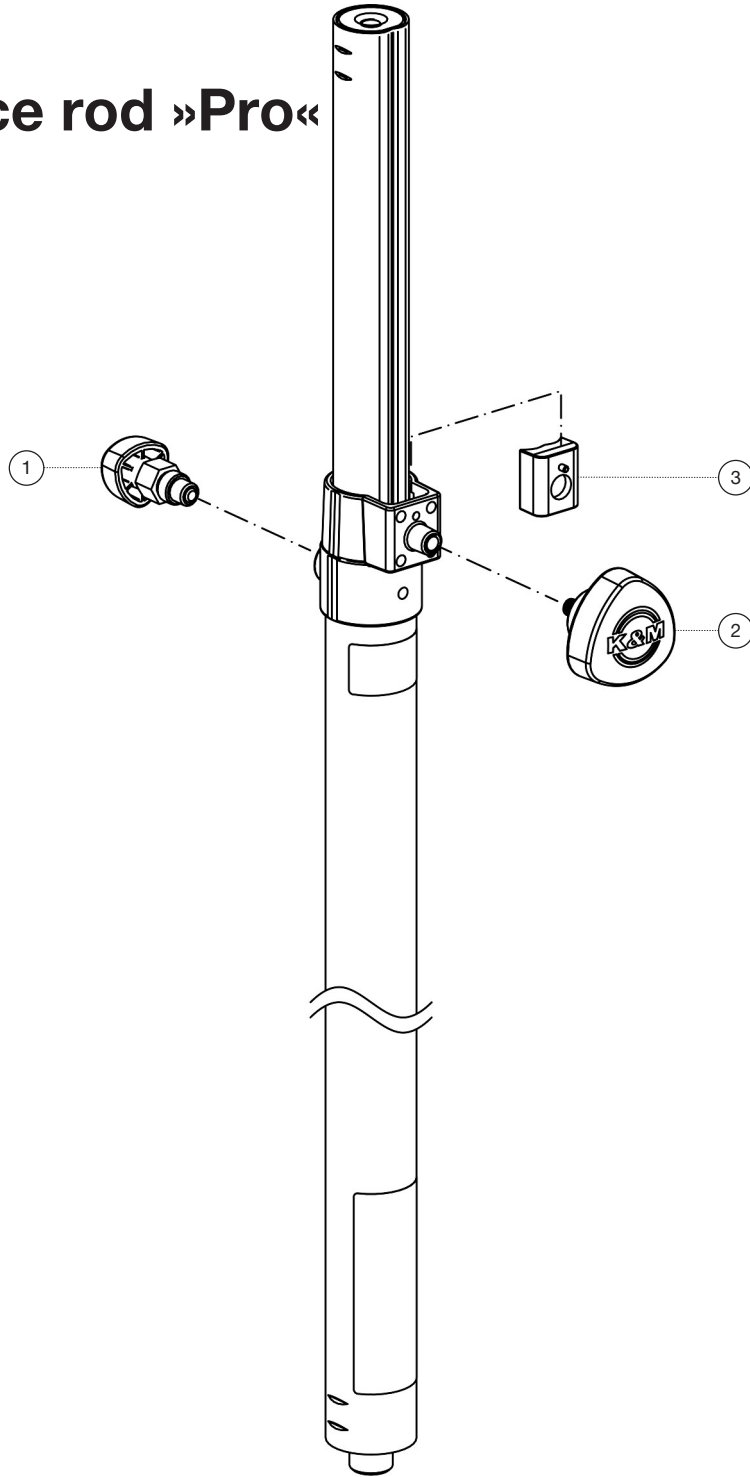

Spare parts list

## 24626 Distance rod »Pro«

24626-000-76 - pure white

\*Rev 01

Position	Description	Article No.	Quantity
1	Spring-loaded bolt complete	6-21460-5-57	1
2	Clamping screw with logo M8 x 16/33 mm	<a href="#">01-82-763-57</a>	1
3	Clamping element with slot R17	6-86710-1-57	1