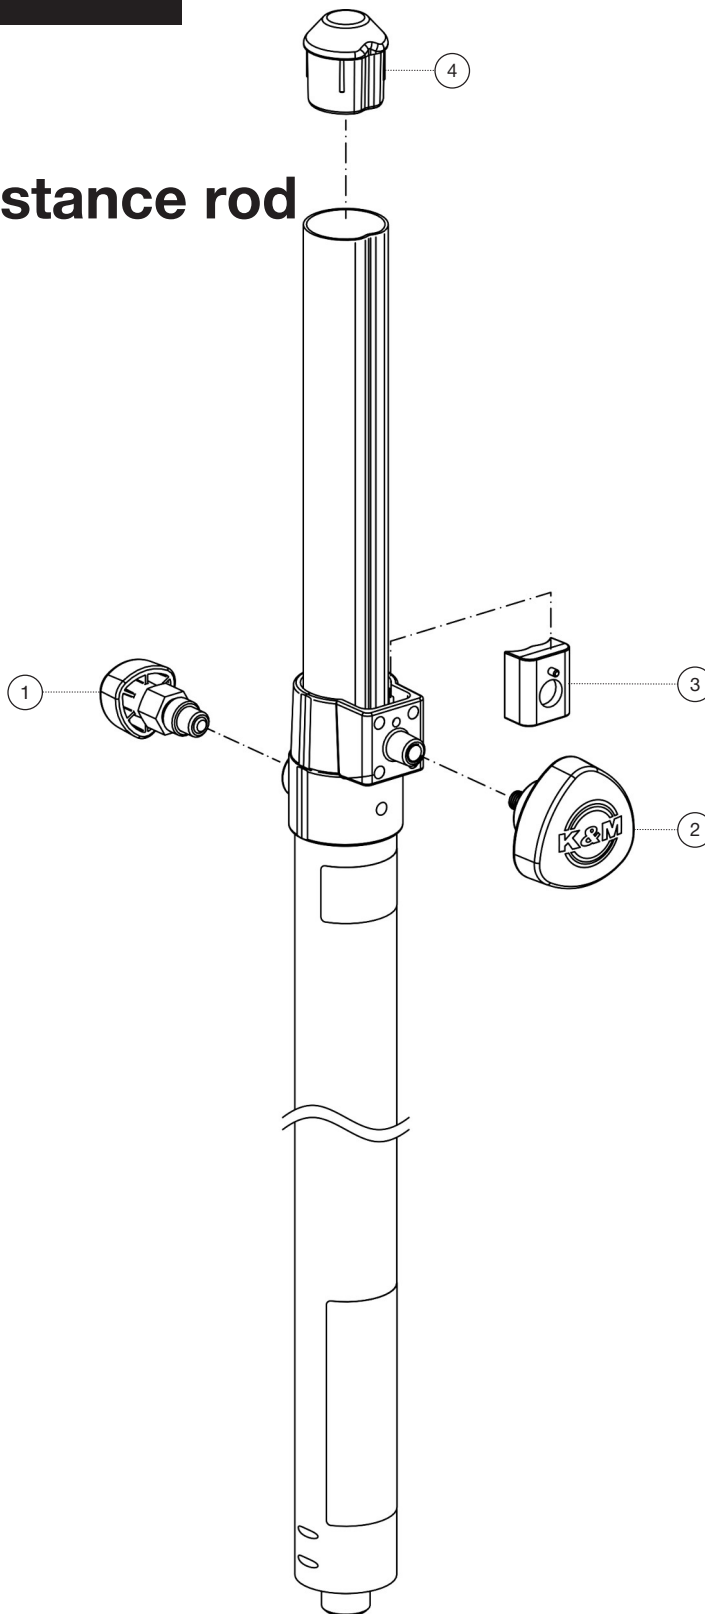

Spare parts list

## 21337 Distance rod

21337-000-55 - black

\*Rev 02

Position	Description	Article No.	Quantity
1	Spring-loaded bolt complete	<a href="#">6-21460-5-00</a>	1
2	Clamping screw with logo M8 x 16/33 mm	<a href="#">01-82-763-55</a>	1
3	Clamping element with slot R17	6-86710-1-55	1
4	Mounting aid	01-84-995-62	1