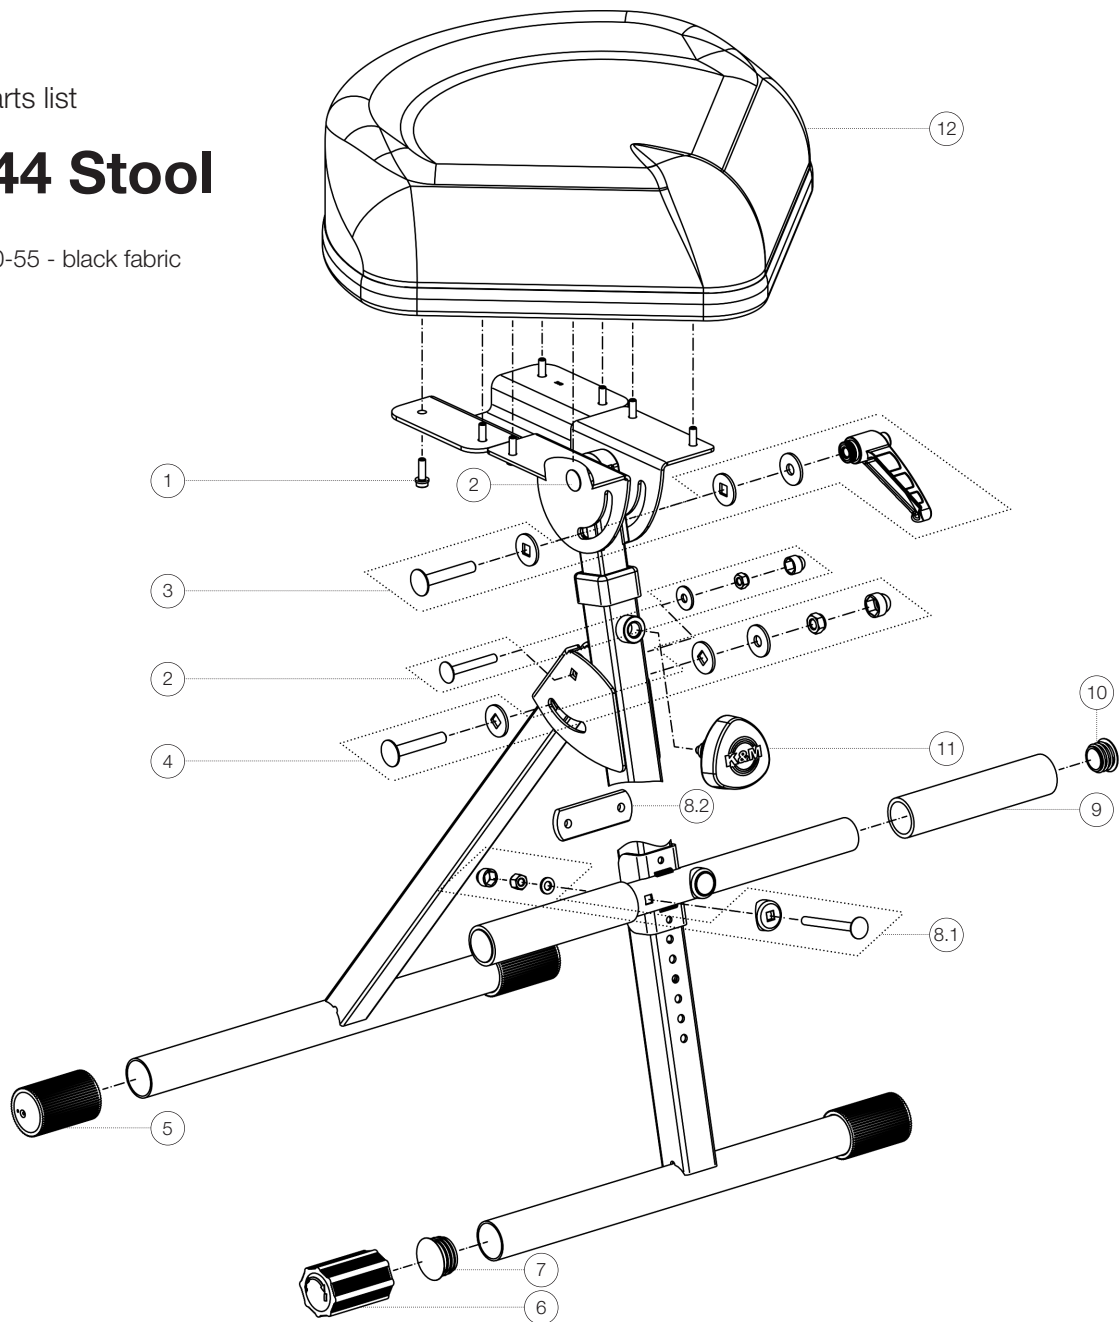

Spare parts list

14044 Stool

14044-000-55 - black fabric

*Rev04

Position	Description	Article No.	Quantity
1	Allen screw M5 x 16 mm	03-02-145-29	8
2	Screw connection	3-00-000-105	2
3	Screw connection with square hole washer and clamping lever	3-00-000-106	1
4	Screw connection with square hole washer	3-00-000-104	1
5	End cap with grooves	01-84-760-55	3
6	Adjustable end cap	01-84-768-55	1
7	Glider ø 27 mm	03-20-670-55	1
8	Accessories bag, consisting of:	6-14045-1-00	1
8.1	Screw connection with saddle washer	3-00-000-103	2
8.2	Clamping bracket	01-26-022-55	1
9	Soft grip sleeve	03-22-265-55	2
10	Glider ø 22 mm	03-20-680-55	2
11	Spring-loaded clamping knob complete with logo	6-18810-2-55	1
12	Upholstery seat	03-55-655-55	1