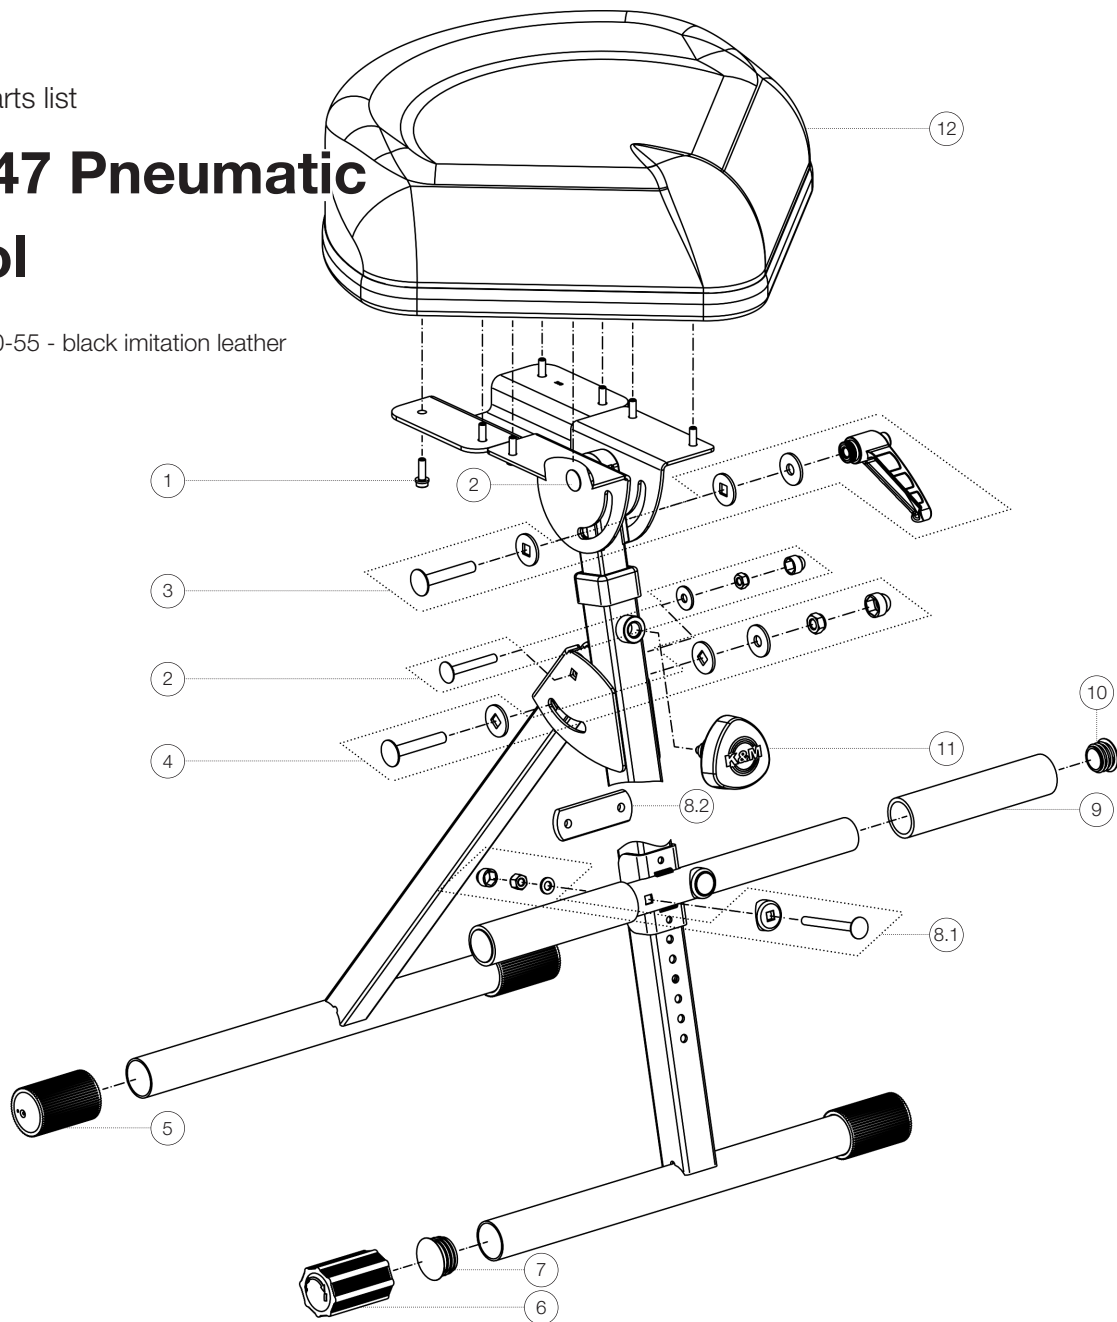

Spare parts list

14047 Pneumatic stool

14047-000-55 - black imitation leather

*Rev03

Position	Description	Article No.	Quantity
1	Allen screw M5 x 16 mm	03-02-145-29	8
2	Screw connection	3-00-000-105	2
3	Screw connection with square hole washer and clamping lever	3-00-000-106	1
4	Screw connection with square hole washer	3-00-000-104	1
5	End cap with grooves	01-84-760-55	3
6	Adjustable end cap	01-84-768-55	1
7	Glider ø 27 mm	03-20-670-55	1
8	Accessories bag, consisting of:	6-14045-1-00	1
8.1	Screw connection with saddle washer	3-00-000-103	2
8.2	Clamping bracket	01-26-022-55	1
9	Soft grip sleeve	03-22-265-55	2
10	Glider ø 22 mm	03-20-680-55	2
11	Spring-loaded clamping knob complete with logo	6-18810-2-55	1
12	Upholstery seat	03-55-650-55	1