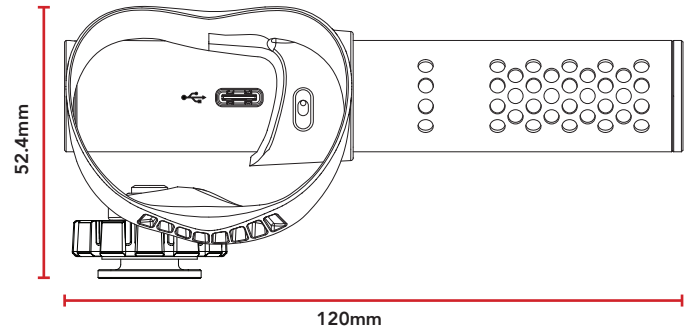

rode.com

HELIX™
ISOMOUNT

* Additional cables required - SC15 (Lightning),
SC16 (USB-C) or SC18 (USB-A)

RØDE

MECHANICAL SPECIFICATIONS

Weight (grams):	VideoMic GO II: 33 VideoMic GO II and included accessories: 57
Dimensions (millimetres):	VideoMic GO II: Length: 120 Diameter: 21.6 VideoMic GO II and included accessories: Length: 120 Width: 50.3 Height: 52.4
Compatible RØDE Accessories:	WS12, SC14, SC15, SC16, SC17, SC18, SC19, SC20, SC21, SC22, SC23, SC24, SC25, SC26
Compatible RØDE Software:	RØDE Connect RØDE Central RØDE Reporter RØDE Capture
Included Accessories:	1 x SC14 TRS-TRS Cable 1 x Foam Windshield 1 x HELIX Isolation Mount

WHAT'S IN THE BOX

VideoMic GO II

HELIX Isolation Mount

Windshield

SC14

DIMENSIONS

POLAR PATTERN

FREQUENCY RESPONSE