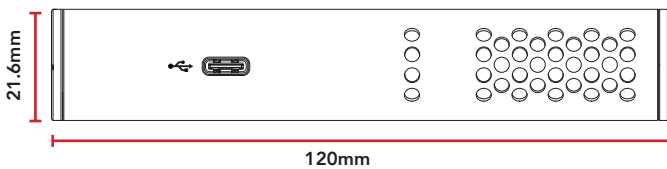

WHAT'S IN THE BOX

VideoMic GO II

HELIX Isolation Mount

Windshield

SC14

DIMENSIONS

POLAR PATTERN

FREQUENCY RESPONSE