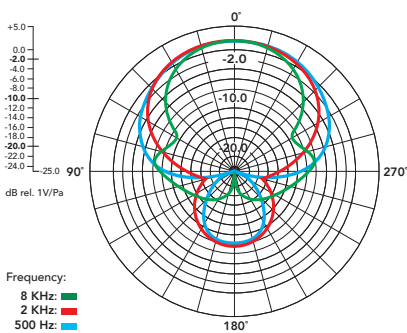

WHAT'S IN THE BOX

VideoMic GO II

HELIX Isolation Mount

Windshield

SC14

DIMENSIONS

POLAR PATTERN

FREQUENCY RESPONSE