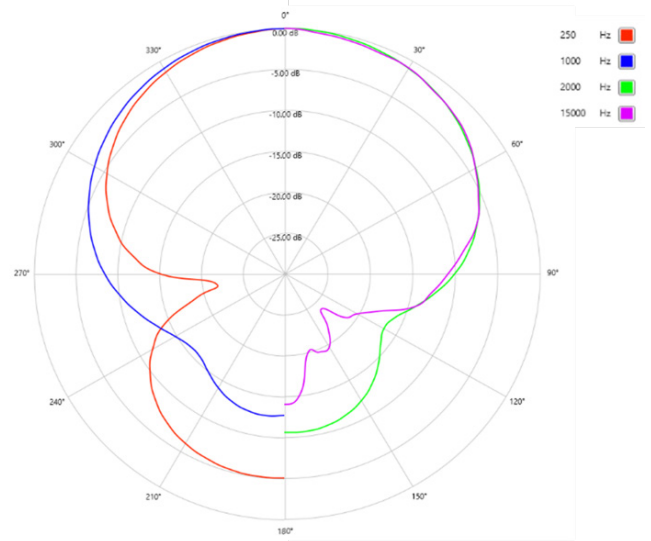

SC-08 Supercardioid Microphone

SPECIFICATIONS

Frequency Range	60 Hz - 20 kHz
Self Noise	12.0 dB-A (+/- 2 dB)
Polar Pattern	Super-Cardioid
Capsule Type	Back Electret Condenser
Output Sensitivity	29.7 mV/Pa (-26.9 dB)
Max. Output Voltage	4 Vp
Output Impedence	100 Ω
Min. Load Impedance	1 k Ω
Signal / Noise Ratio	81 dB typical (@ 1 kHz/Pa A-weighted)
CMRR (@ 1 kHz)	> 60 dB
Max. Cable Length	100 m
Powering	P-48
Powering Valid Range	48-24V (Max SPL reduced at 24V)
Current Consumption	3.0 mA
Max. SPL	133 dB SPL (at 1 kHz 1.0% THD Typical) 127 dB SPL (at 1 kHz 0.5% THD Typical)
RFI Shield	Yes
Connector	XLR-3M
Weight	69 g
Colour	Matte Black

POLAR RESPONSE