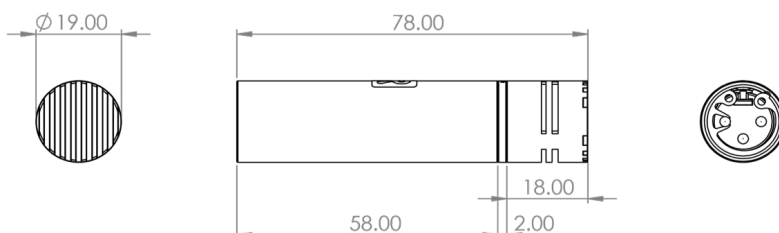

COMPATIBLE RYCOTE WINDSHIELDS

- 5cm SGM Foam
- 5cm Classic Softie
- 5cm Short Fur Softie
- 5cm Super Softie
- Nano Shield Kit NS1-BA
- Cyclone Windshield, Small
- Modular Windshield WS 10 Kit
- Baseball 19/20mm