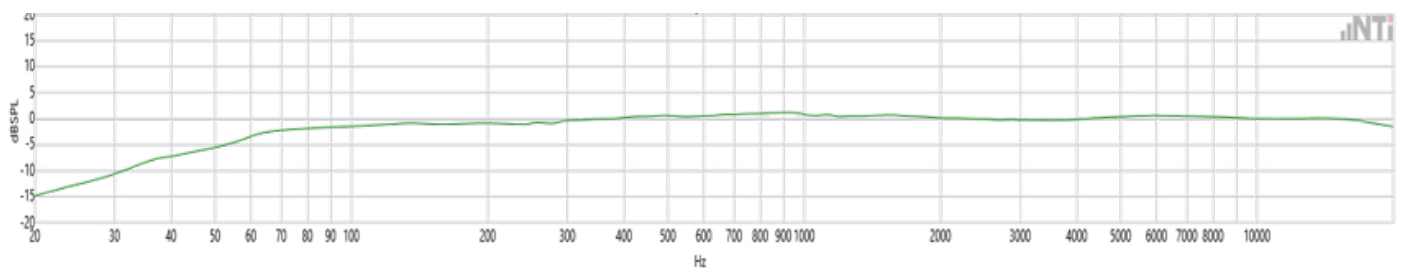

FREQUENCY RESPONSE

DIMENSIONS