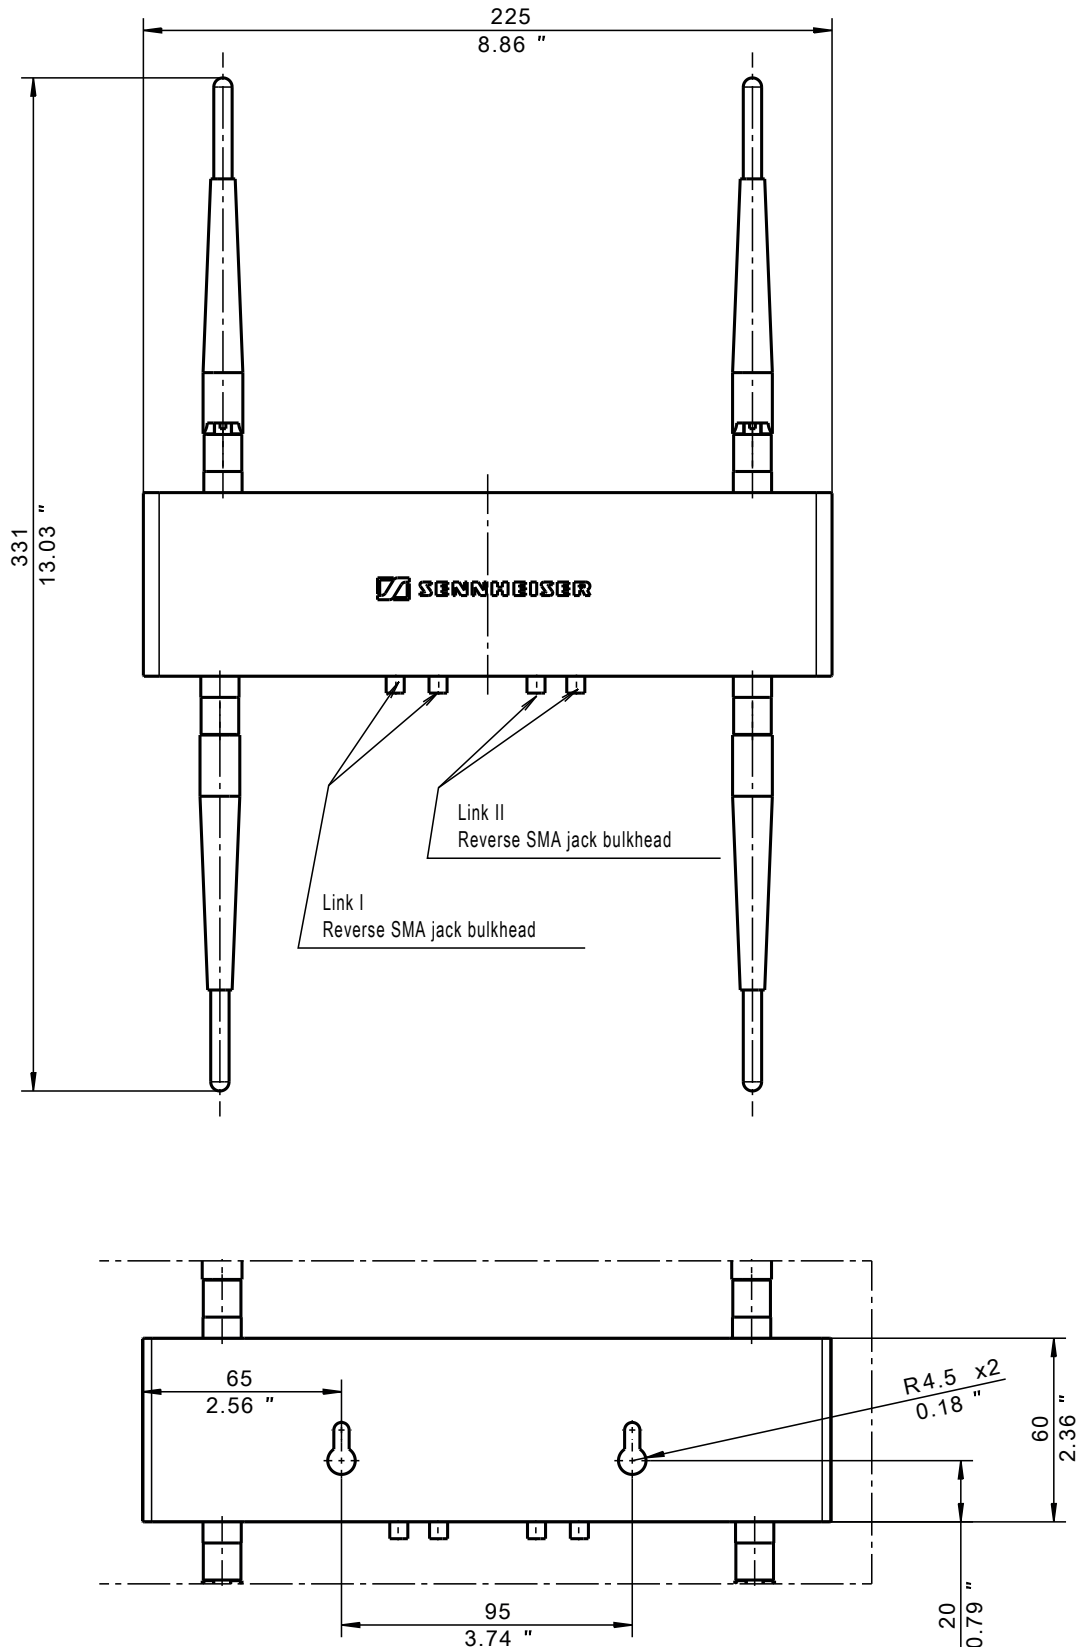

The dimensions (W x D x H) shall be 225 x 53 x 60 mm (8.86" x 2.09" x 2.36"). Weight shall be 669 grams (23.6 oz). The color of the wallmount antenna shall be white.

The wallmount antenna shall be the Sennheiser AMW 4.

## ACCESSORIES

<b>CL 1 PP</b>	Antenna cable 1 m	Art. No. 507425
<b>CL 5 PP</b>	Antenna cable 5 m	Art. No. 507426
<b>CL 10 PP</b>	Antenna cable 10 m	Art. No. 507427
<b>CL 20 PP</b>	Antenna cable 20 m	Art. No. 507428

## DIMENSIONS